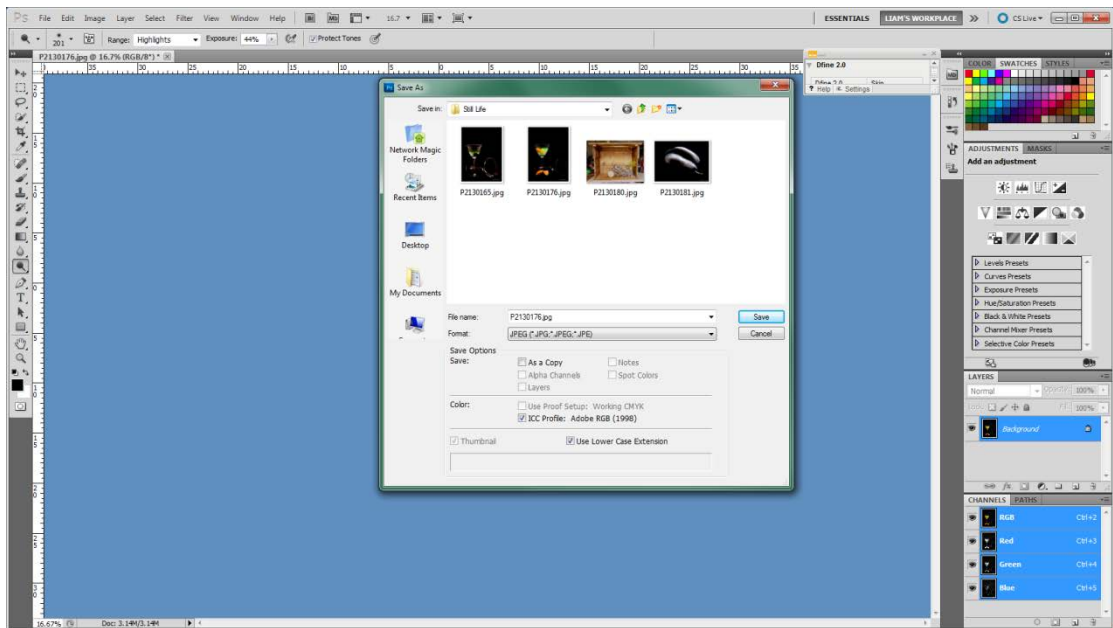

Resizing photographs

Open Photoshop

Open photograph

Go to "File"
In the drop down menu go to "Open"

Open folder
Select picture

Go to "Image"
Image size
Image size panel will open

- Go to “Pixel Dimensions”
- Make sure “Constrain Proportions” is ticked
- Go to “Height”
- Change to 2400 on the images longest side (In this case the height)
- Click “OK”

- Go to “File”
- “Save As”

Open the folder you want to save image in
Give it a new file name.
Click “Save”

Click “Ok”
Your Done