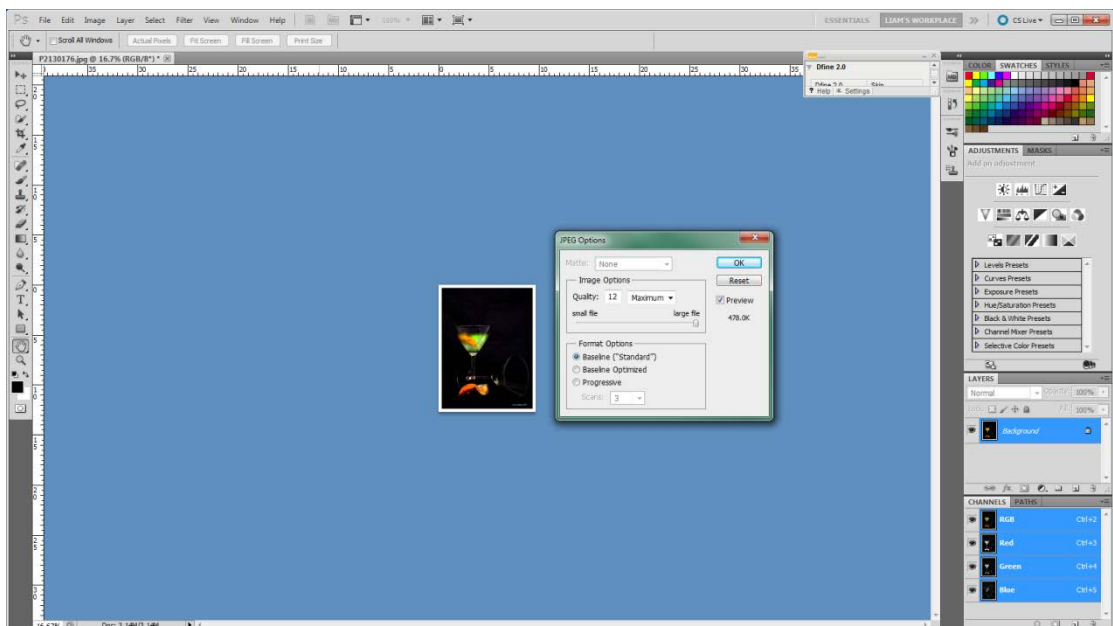

Resizing photographs

Open Photoshop

Open photograph

Go to "File"
In the drop down menu go to "Open"

Open folder
Select picture

Go to "Image"
Image size
Image size panel will open

- Go to “Pixel Dimensions”
- Make sure “Constrain Proportions” is ticked
- Go to “Height”
- Change to 2400 on the images longest side (In this case the height)
- Click “OK”

- Go to “File”
- “Save As”

Open the folder you want to save image in
Give it a new file name.
Click “Save”

Click “Ok”
Your Done