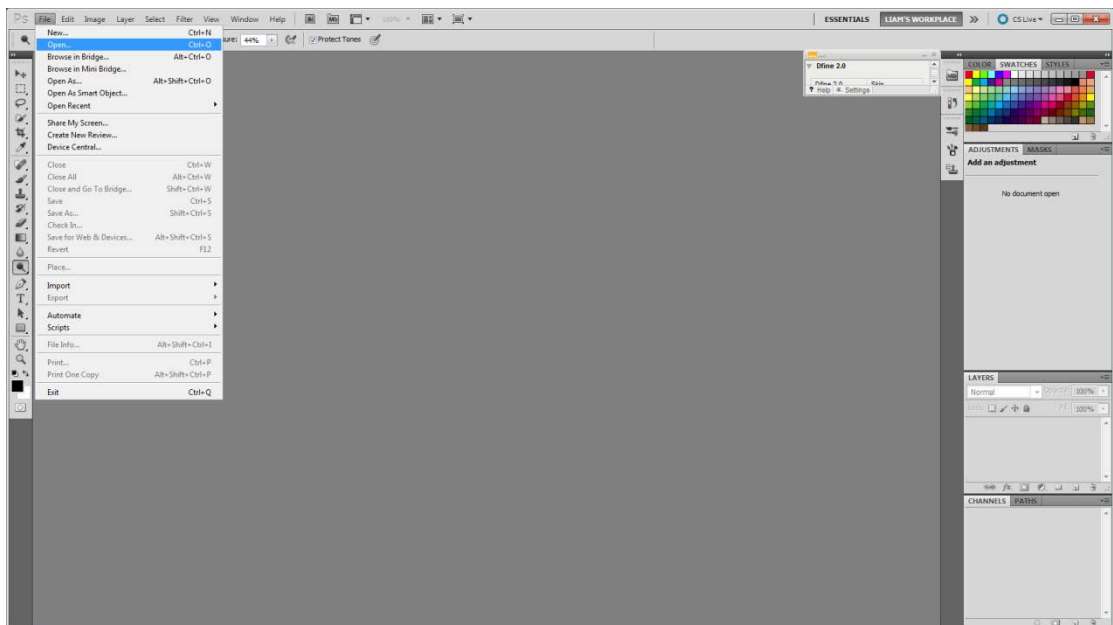

Resizing photographs

Open Photoshop

Open photograph

Go to "File"
In the drop down menu go to "Open"

Open folder
Select picture

Go to "Image"
Image size
Image size panel will open

- Go to “Pixel Dimensions”
- Make sure “Constrain Proportions” is ticked
- Go to “Height”
- Change to 2400 on the images longest side (In this case the height)
- Click “OK”