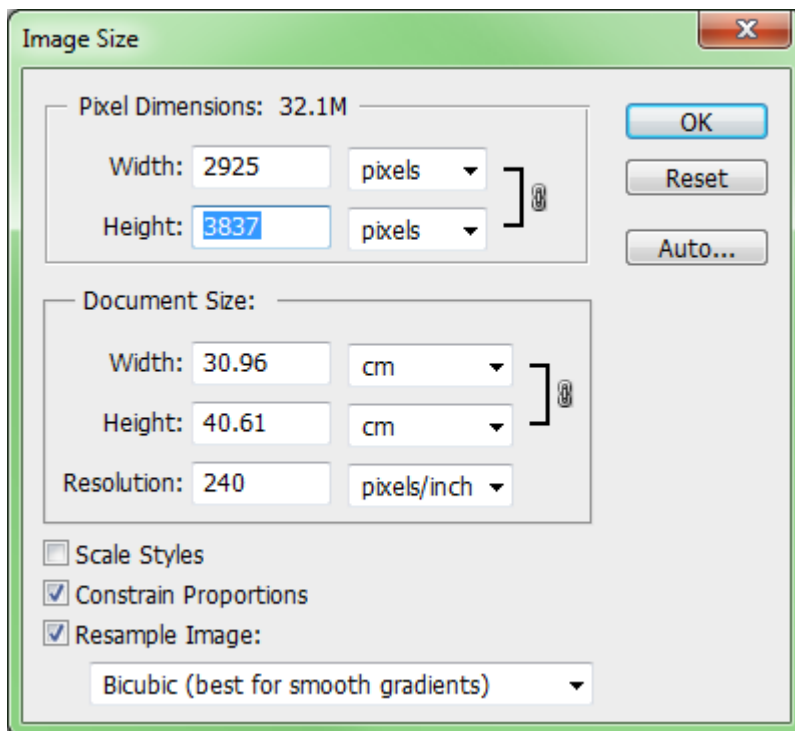

Resizing photographs

Open Photoshop

Open photograph

Go to "File"
In the drop down menu go to "Open"

Open folder
Select picture

Go to "Image"
Image size
Image size panel will open

- Go to “Pixel Dimensions”
- Make sure “Constrain Proportions” is ticked
- Go to “Height”
- Change to 2400 on the images longest side (In this case the height)
- Click “OK”