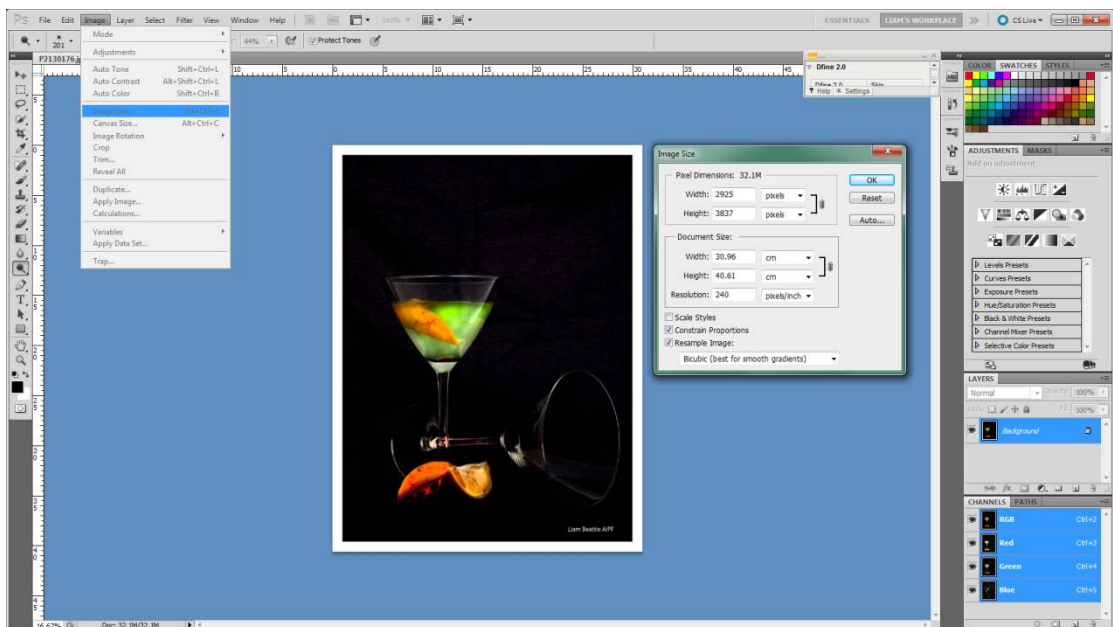

Resizing photographs

Open Photoshop

Open photograph

Go to "File"
In the drop down menu go to "Open"

Open folder
Select picture

Go to "Image"
Image size
Image size panel will open

- Go to “Pixel Dimensions”
- Make sure “Constrain Proportions” is ticked
- Go to “Height”
- Change to 2400 on the images longest side (In this case the height)
- Click “OK”

- Go to “File”
- “Save As”

Open the folder you want to save image in
Give it a new file name.
Click “Save”

Click “Ok”
Your Done