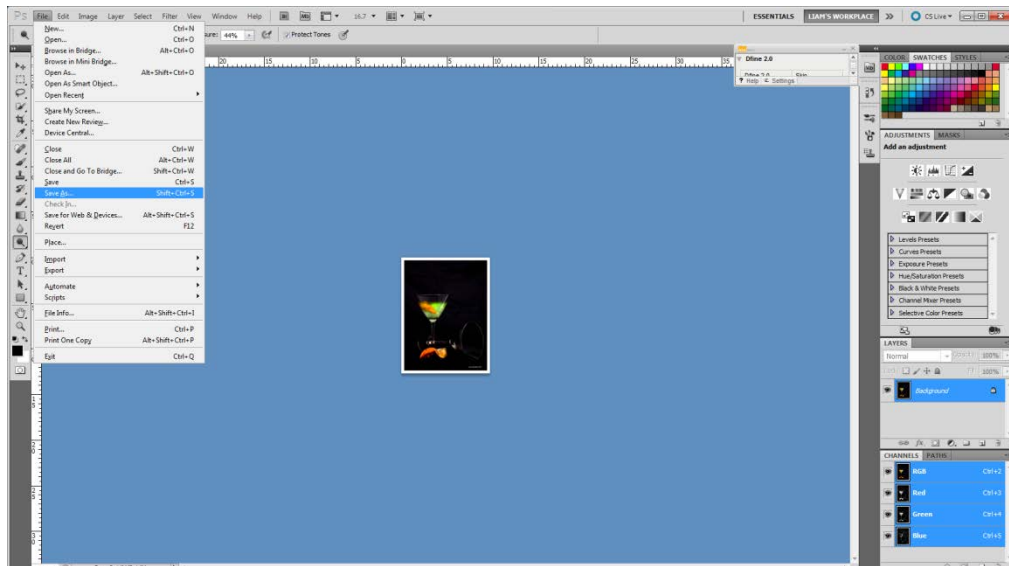

Resizing photographs

Open Photoshop

Open photograph

Go to "File"
In the drop down menu go to "Open"

Open folder
Select picture

Go to "Image"
Image size
Image size panel will open

- Go to “Pixel Dimensions”
- Make sure “Constrain Proportions” is ticked
- Go to “Height”
- Change to 2400 on the images longest side (In this case the height)
- Click “OK”

- Go to “File”
- “Save As”

Open the folder you want to save image in
Give it a new file name.
Click “Save”

Click “Ok”
Your Done